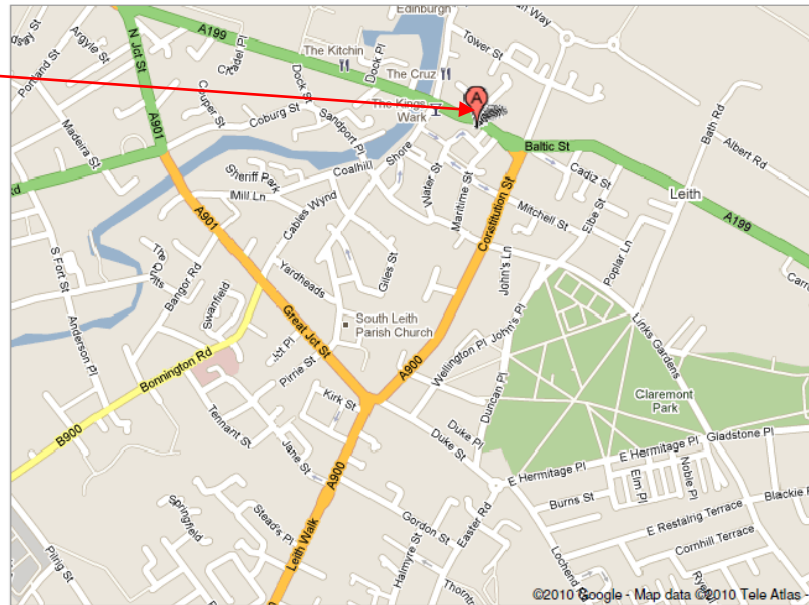

MAP AND DIRECTIONS

Our location:

**Scott Porter Research
31 Bernard Street
EDINBURGH, EH6 6SH**

We are based in the heart of Leith, Edinburgh and are well served by public transport, only a short distance from the city centre and Waverley train station.

By Bus

Number 16 (alight 'Timber Bush' bus stop on Bernard Street). Numbers 22, 35, 36 (alight 'Commercial Street' bus stop at The Shore)

For further information on bus travel, visit: www.lothianbuses.com

By Car

From the West:

Follow the directions for Leith/ Royal Yacht Britannia, to Commercial Street (A199). At the traffic lights drive along Commercial Street, passing Tiso's outdoor centre on the right hand side. Continue through two sets of traffic lights. Once you pass over a bridge with the Kings Wark on the corner, you should then be in Bernard Street. Scott Porter Research is at number 31, on the right hand side of the street. There is ample, free on-street parking to the rear of our building (accessed via Maritime Street, Chapel Lane and Carpet Lane).

From the East:

Follow the directions for Leith/ Royal Yacht Britannia to Salamander Street. Drive along Salamander Street into Baltic Street, at the traffic lights, cross the junction onto Bernard Street. Scott Porter Research is at number 31, on the left hand side of the street. There is ample, free on-street parking to the rear of our building (accessed via Maritime Street, Chapel Lane and Duke Carpet Lane).